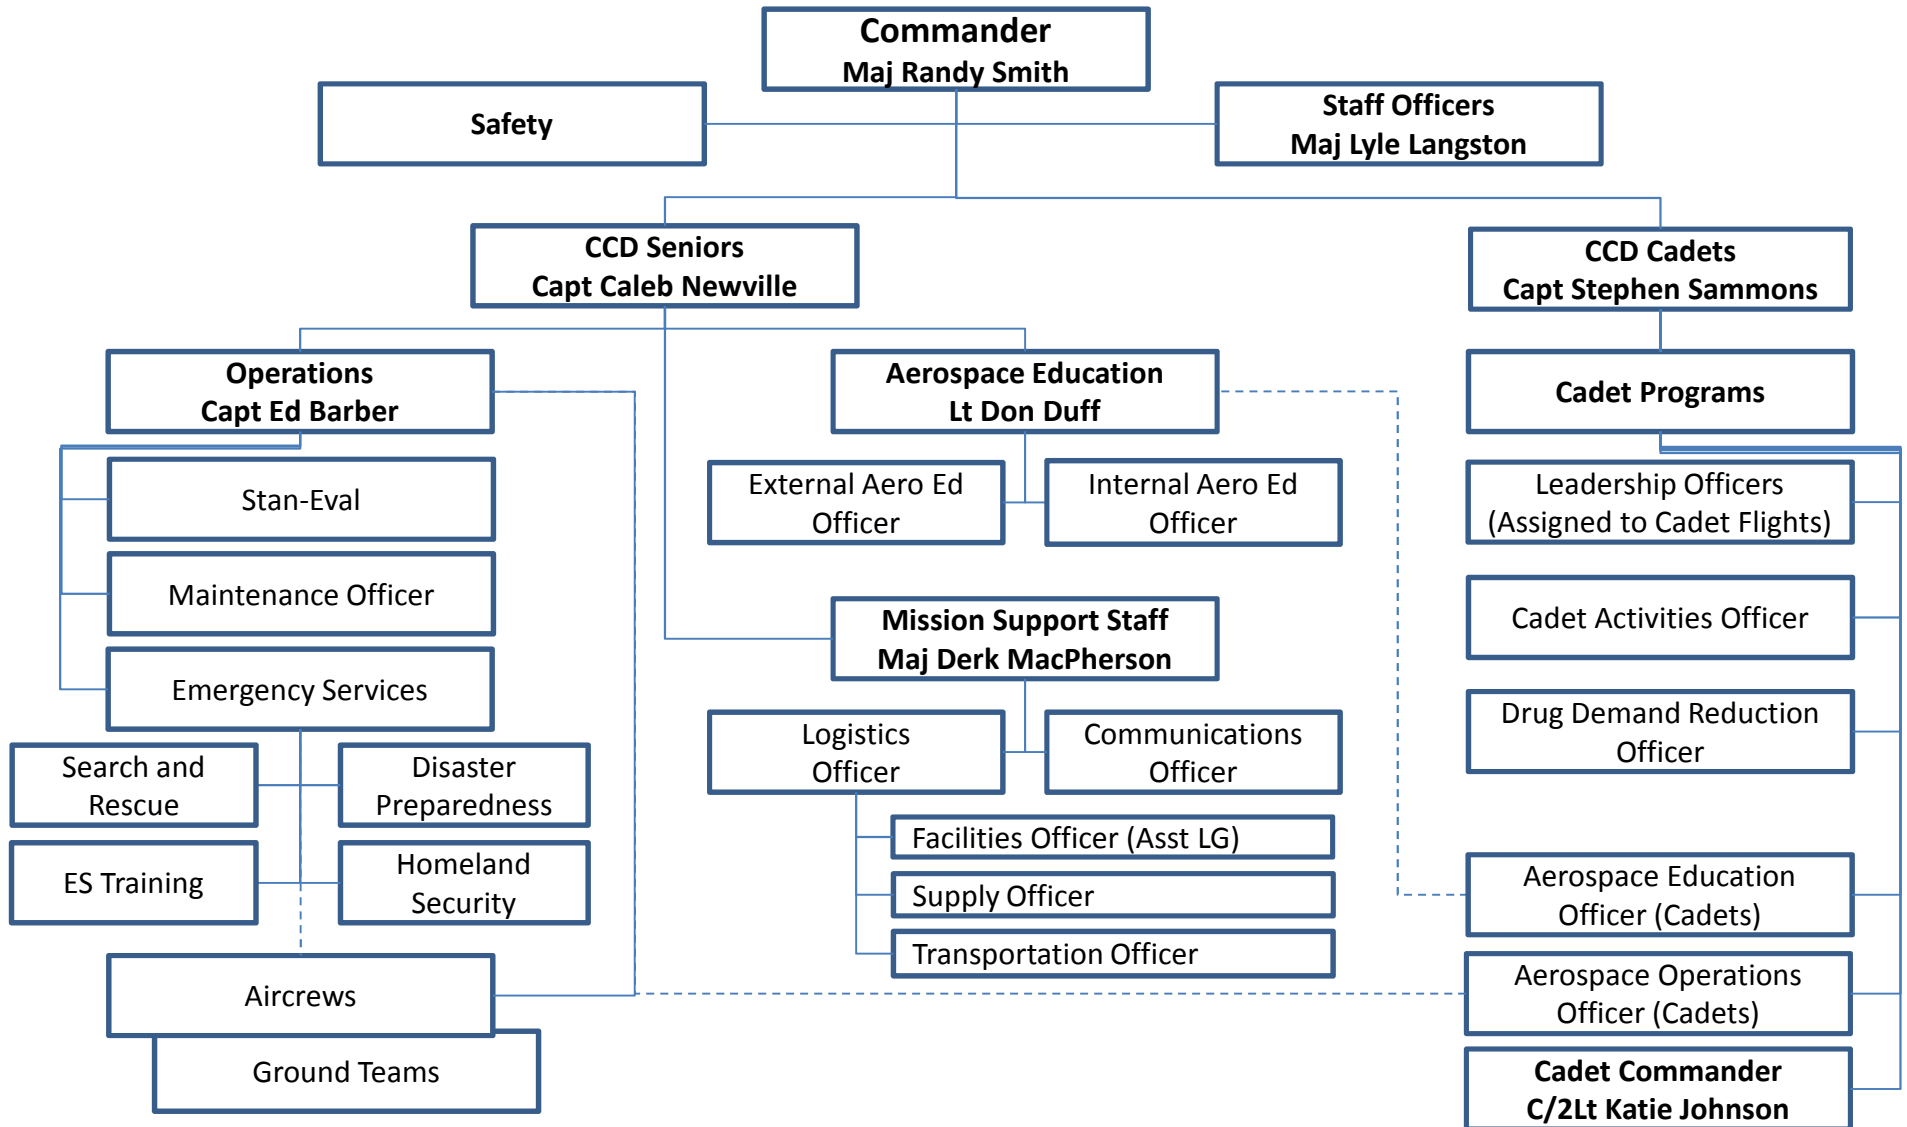

POLARIS COMPOSITE SQUADRON

CSS Officer Listing:

- | | | | |
|--------------------------------------|-------------------------------------|--------------------------------|---------------------------|
| 1. Administration (Maj Langston) | 3. Personnel (Lt Col Senese) | 7. Medical (Lt Solomon) | 11. Legal |
| 2. Prof Development (Capt Slingluff) | 4. Recruiting & Retention | 8. Testing (Lt Glanville) | 12. Chaplain |
| | 5. Information Tech (Capt Newville) | 9. Public Affairs (Capt Siebe) | 13. Character Development |
| | 6. Finance (Lt Bach) | 10. Historian | |